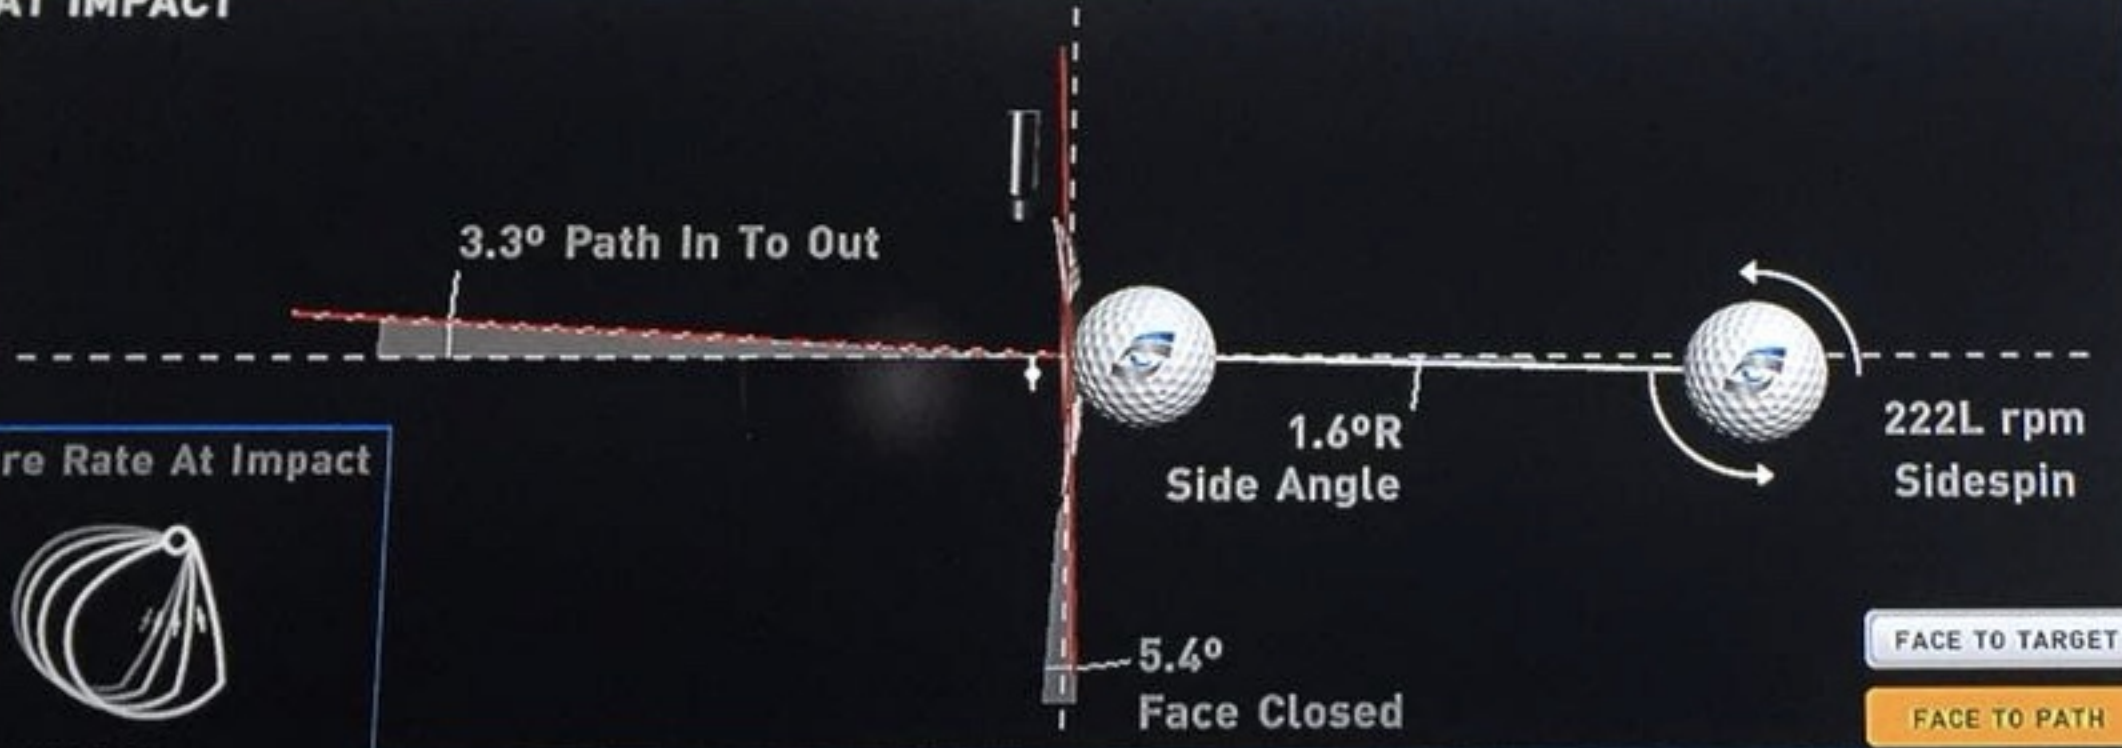

PLAYER 1

Driver

COMPARE

EXPORT

| | BALL SPEED | CLUB HEAD | EFFICIENCY | CARRY | TOTAL | OFFLINE |
|------|------------|-----------|------------|---------|---------|---------|
| LAST | 122.6 mph | 86.9 | 1.41 | 196 YDS | 218 YDS | 3.0 L |
| AVG | | | | | | |

AT IMPACT

Closure Rate At Impact

2494 dps